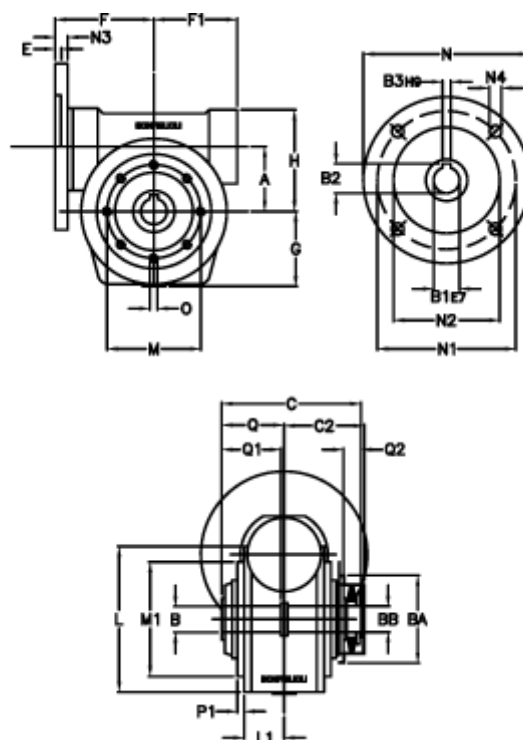

Article number: 390204401072216

Description: Worm Gear with Torque Limiter  
VF 44-L1-P-10-P63B5

## Measures

a = 44.60	C2 = 48	L1 = 35.0	O = M6x8
B = 18	Description = VF 44P-xx-63B5	m = 65	P1 = 2.0
B1 E7 = 11	E = 2.0	M1 = 50	Q = 32.0
B2 = 12.8	F = 65	N = 140	Q1 = 32
B3 H9 = 4	F1 = 54	N1 = 115	Q2 = 12
BA = 40	g = 51	N2 = 95	
BB H7 = 11	H = 71.0	N3 = 10.5	
C = 79	L = 80.0	N4 = 9,5	